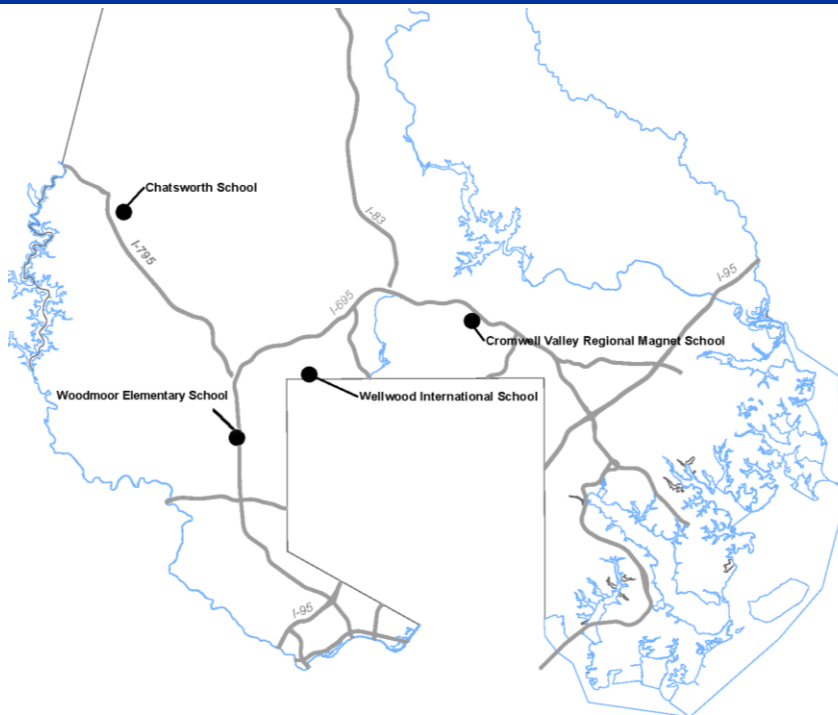

Chatsworth School

222 New Avenue

Reisterstown 21136 • (410) 887-1103

Transportation is provided for students who are zoned to attend Cedarmere, Franklin, Glyndon, Owings Mills, Reisterstown, or Timber Grove Elementary Schools.

Wellwood International School

2901 Smith Avenue

Pikesville 21208 • (410) 887-1212

Transportation is provided for students who are zoned to attend Bedford, Fort Garrison, Milbrook, Summit Park, Wellwood, or Winand Elementary Schools.

Woodmoor Elementary School

3200 Elba Drive

Gwynn Oak, 21207 • (410) 887-1320

Transportation is provided for students who are zoned to attend Arbutus, Baltimore Highlands, Bedford, Catonsville, Chadwick, Church Lane, Deer Park, Dogwood, Edmondson Heights, Featherbed Lane, Halethorpe, Hebbville, Hernwood, Hillcrest, Johnnycake, Lansdowne, Lyons Mill, Milbrook, New Town, Powhatan, Randallstown, Relay, Riverview, Scotts Branch, Westchester, Westowne, Winand, Winfield, Woodbridge, Woodmoor or Woodholme elementary schools.

Baltimore County Schools Hosting Elementary School Magnet Programs

Geographic location and transportation availability should be considered when applying to magnet programs.

TRANSPORTATION:

Baltimore County Public Schools provides transportation to and from elementary school magnet programs for students who reside within the established transportation zone of the magnet program. Some transportation is arranged as shuttle service from the home school location. This may require families to arrange transportation to/from the zoned school, where students are picked up and transported to the magnet program.