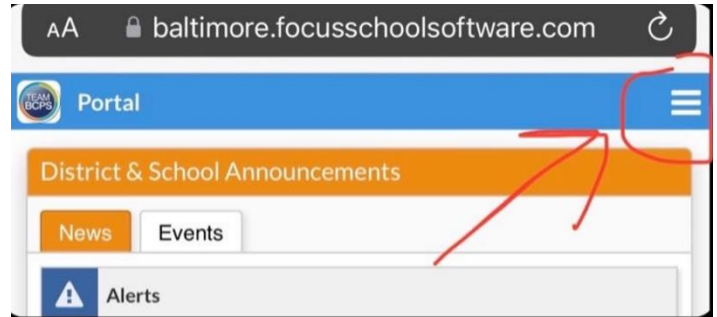

Students: Find Your Bus Info on Cell Phone

1. Open [Focus](#) & click the menu icon (three lines)

2. Select "My Information"

3. Click the small blue arrow on the left side

4. Click "Transportation"

5. Your bus info will pop up based on your address. If your address is not up to date in Focus, please call the main office at 443-809-1309