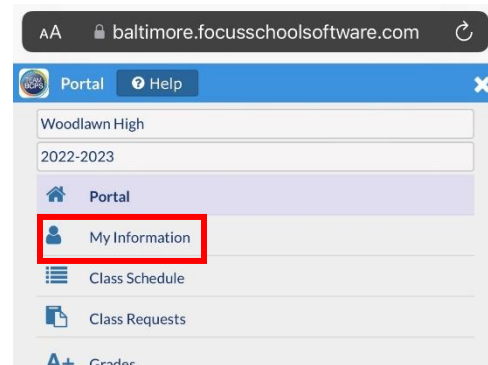

Students: Find Your Bus Info on Cell Phone

1. Open [Focus](#) & click the menu icon (three lines)

2. Select "My Information"

3. Click the small blue arrow on the left side

4. Click "Transportation"

5. Your bus info will pop up based on your address. If your address is not up to date in Focus, please call the main office at 443-809-1309