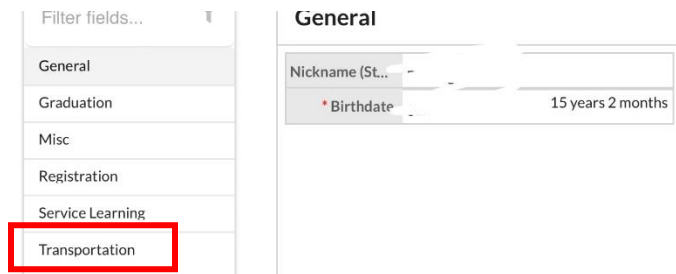

Students: Find Your Bus Info on Cell Phone

1. Open [Focus](#) & click the menu icon (three lines)

2. Select "My Information"

3. Click the small blue arrow on the left side

4. Click "Transportation"

5. Your bus info will pop up based on your address. If your address is not up to date in Focus, please call the main office at 443-809-1309